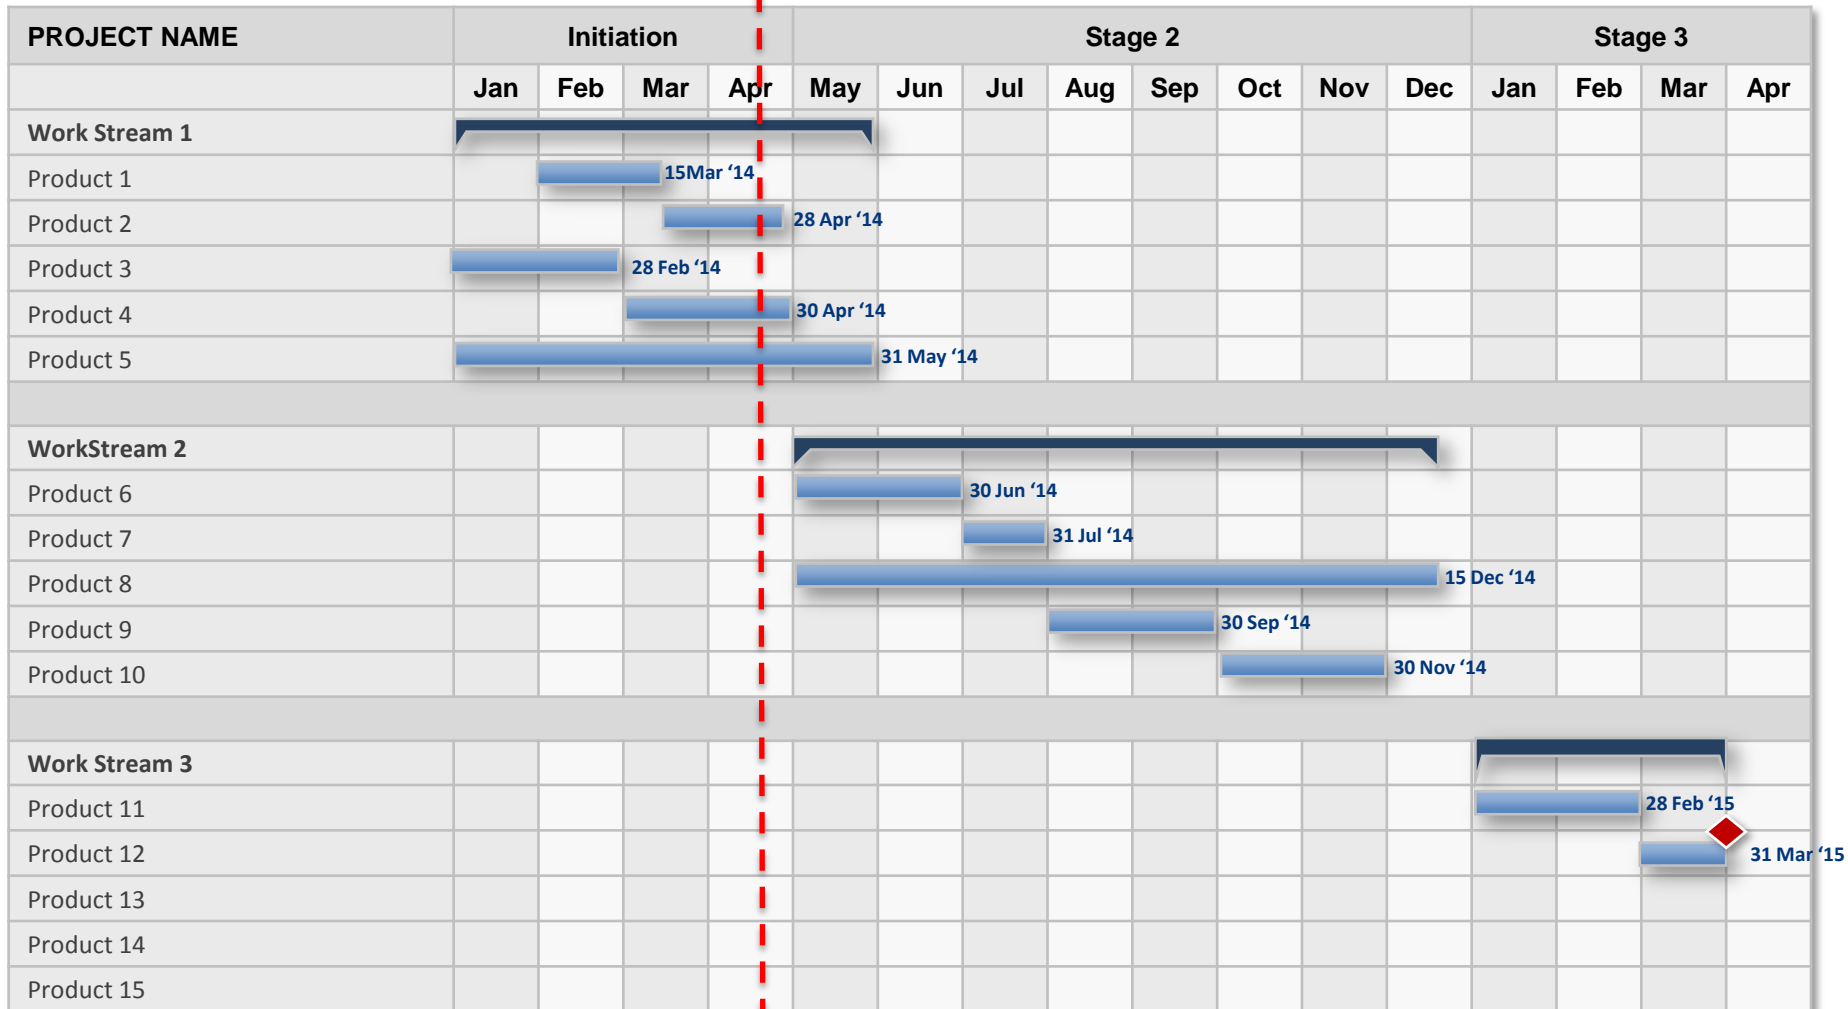

Project Schedule

WE ARE HERE

Work Stream

Milestone

Product Duration